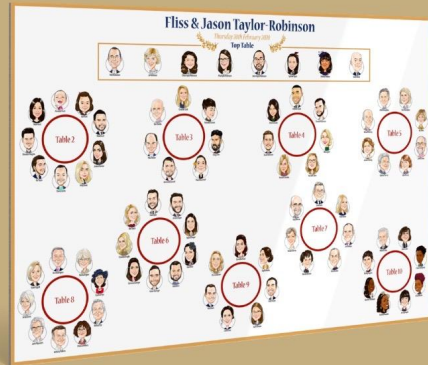

Package 3: Guest Caricature Seating Plan + Place Cards

Number Of People To Draw	Price Per Person (Black & White)	Price Per Person (Colour)
20 - 49 People	£15 per person	£17 per person
50 - 99 People	£13 per person	£15 per person
100+ People	£11 per person	£13 per person