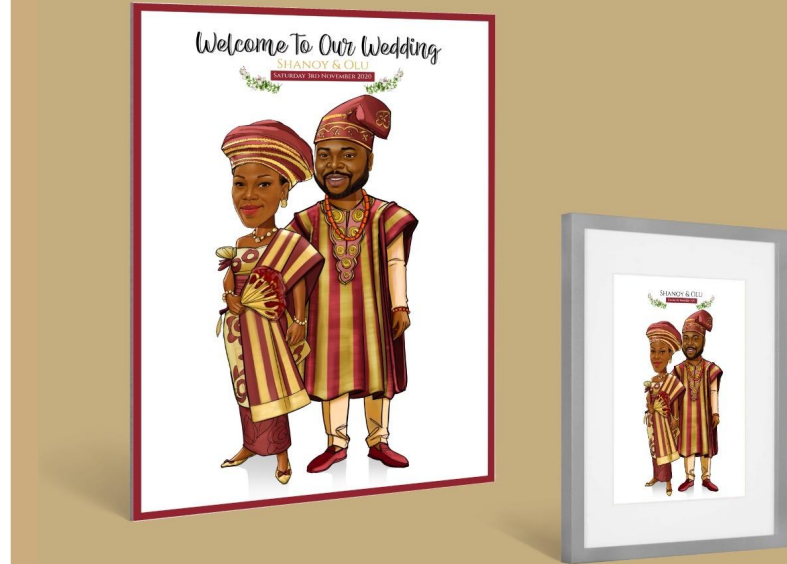

Package 4: Couple Caricature (Frame sold separately)

Number Of People To Draw	Standard Wedding Attire	Traditional Wedding Attire
1 Person	£115	£135
2 People	£170	£210
3 People	£245	£305

Package 5: Welcome Sign

Package 6: Couple Seating Plan

Number Of People To Draw	Standard Wedding Attire	Traditional Wedding Attire
1 Person	£155	£175
2 People	£210	£250
3 People	£285	£345

Number Of People To Draw	Standard Wedding Attire	Traditional Wedding Attire
1 Person	£245	£265
2 People	£300	£340
3 People	£375	£435

Package 7: Cardboard Cutout

Number Of People To Draw	Standard Wedding Attire	Traditional Wedding Attire
1 Person	£245	£265
2 People	£300	£340
3 People	£375	£435

Package 8: Couple Caricature + Welcome Sign