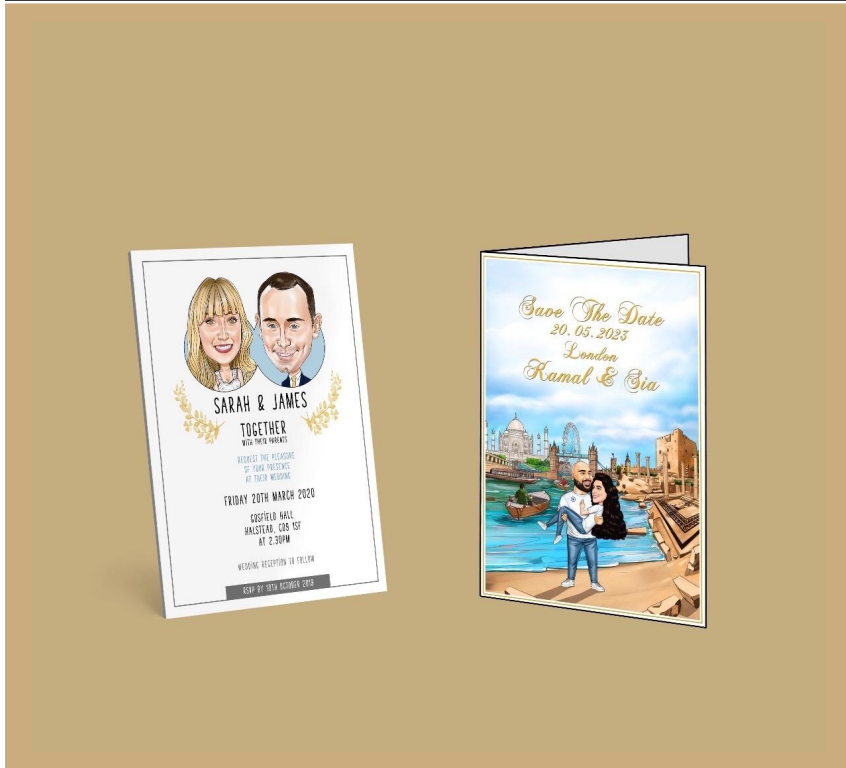

Package 19: Invitations/ Greeting Cards